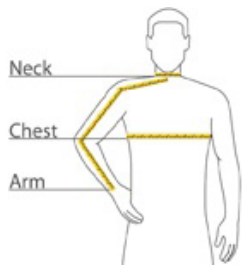

- 4.5-ounce, 55/45 cotton/poly
- Button-down collar
- Dyed-to-match buttons
- Patch pocket
- Box back pleat
- Adjustable cuffs
- Classic Navy and Light Stone have contrast inside neckband only.

front

back

#### CHEST

With arms down at sides, measure around the upper body, under arms and over the fullest part of the chest.

#### ARM

Place hand on hip. Start at the center of the back of the neck and measure across the shoulder, to the elbow, and then down to the wrist.

#### NECK

Measure around the base of the neck, inserting a finger or two between the tape and neck for comfort.