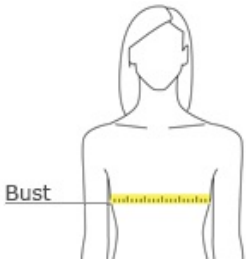

Ladies Value Fleece Vest L219

Ready for layering, this super soft fleece vest offers great warmth at a great price.

- 13.8-ounce, 100% polyester
- Gently contoured silhouette
- Twill-taped neck
- Reverse coil zipper
- Zipper garage
- Bungee cord zipper pulls
- Tricot-lined armholes
- Front zippered pockets
- Interior pockets
- Open hem with drawcord and toggles for adjustability

**

CARE INSTRUCTIONS

Machine wash cold. Gentle cycle with like colors.
 Non-chlorine bleach when needed. Tumble dry low.
 Remove promptly. Do not iron.

front

back

HOW TO MEASURE

BUST
 With arms down at sides, measure around the upper body, under arms and around the fullest part of the bust.