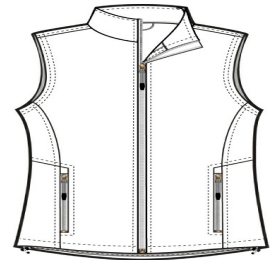

Ladies Value Fleece Vest L219

Ready for layering, this super soft fleece vest offers great warmth at a great price.

- 13.8-ounce, 100% polyester
- Gently contoured silhouette
- Twill-taped neck
- Reverse coil zipper
- Zipper garage
- Bungee cord zipper pulls
- Tricot-lined armholes
- Front zippered pockets
- Interior pockets
- Open hem with drawcord and toggles for adjustability

**

CARE INSTRUCTIONS

Machine wash cold. Gentle cycle with like colors.
Non-chlorine bleach when needed. Tumble dry low.
Remove promptly. Do not iron.

front

HOW TO MEASURE

BUST
With arms down at sides, measure around the upper body, under arms and around the fullest part of the bust.

SIZE CHART

	XS	S	M	L	XL	XXL	3XL	4XL
Size	2	4/6	8/10	12/14	16/18	20/22	24/26	28/30
Bust	32-34	35-36	37-38	39-41	42-44	45-47	48-51	52-55

COLOR INFORMATION