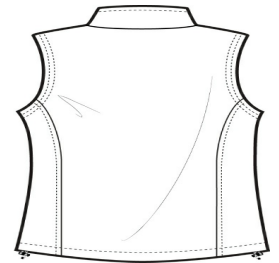

Ladies Value Fleece Vest L219

Ready for layering, this super soft fleece vest offers great warmth at a great price.

- 13.8-ounce, 100% polyester
- Gently contoured silhouette
- Twill-taped neck
- Reverse coil zipper
- Zipper garage
- Bungee cord zipper pulls
- Tricot-lined armholes
- Front zippered pockets
- Interior pockets
- Open hem with drawcord and toggles for adjustability

**

CARE INSTRUCTIONS

Machine wash cold. Gentle cycle with like colors.
 Non-chlorine bleach when needed. Tumble dry low.
 Remove promptly. Do not iron.

front

back

HOW TO MEASURE

BUST
 With arms down at sides, measure around the upper body, under arms and around the fullest part of the bust.