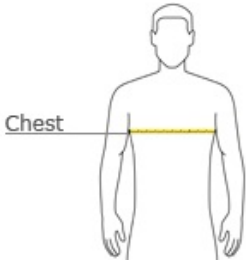

Value Fleece Vest F219

Ready for layering, this super soft fleece vest offers great warmth at a great price.

- 13.8-ounce, 100% polyester
- Twill-taped neck
- Reverse coil zipper
- Zipper garage
- Bungee cord zipper pulls
- Tricot-lined armholes
- Front zippered pockets
- Interior pockets
- Open hem with drawcord and toggles for adjustability

**

CARE INSTRUCTIONS

Machine wash cold. Gentle cycle with like colors.
 Non-chlorine bleach when needed. Tumble dry low.
 Remove promptly. Do not iron.

front

back

HOW TO MEASURE

CHEST
 With arms down at sides, measure around the upper body, under arms and over the fullest part of the chest.

SIZE CHART

	XS	S	M	L	XL	2XL	3XL	4XL	5XL	6XL
Chest Size (inches)	32-34	35-37	38-40	41-43	44-46	47-49	50-53	54-57	58-60	61-63

COLOR INFORMATION

Black
 PMS PROCESS
 BLACK C

Dark Chocolate
 Brown
 PMS 467 C

Forest Green
 PMS 553 C