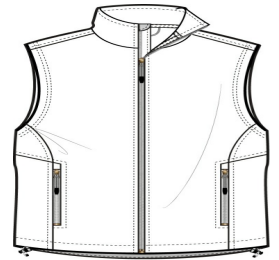

Value Fleece Vest F219

Ready for layering, this super soft fleece vest offers great warmth at a great price.

- 13.8-ounce, 100% polyester
- Twill-taped neck
- Reverse coil zipper
- Zipper garage
- Bungee cord zipper pulls
- Tricot-lined armholes
- Front zippered pockets
- Interior pockets
- Open hem with drawcord and toggles for adjustability

**

CARE INSTRUCTIONS

Machine wash cold. Gentle cycle with like colors.
Non-chlorine bleach when needed. Tumble dry low.
Remove promptly. Do not iron.

front

HOW TO MEASURE

CHEST
With arms down at sides, measure around the upper body, under arms and over the fullest part of the chest.

SIZE CHART

	XS	S	M	L	XL	2XL	3XL	4XL	5XL	6XL
Chest Size (inches)	32-34	35-37	38-40	41-43	44-46	47-49	50-53	54-57	58-60	61-63

COLOR INFORMATION